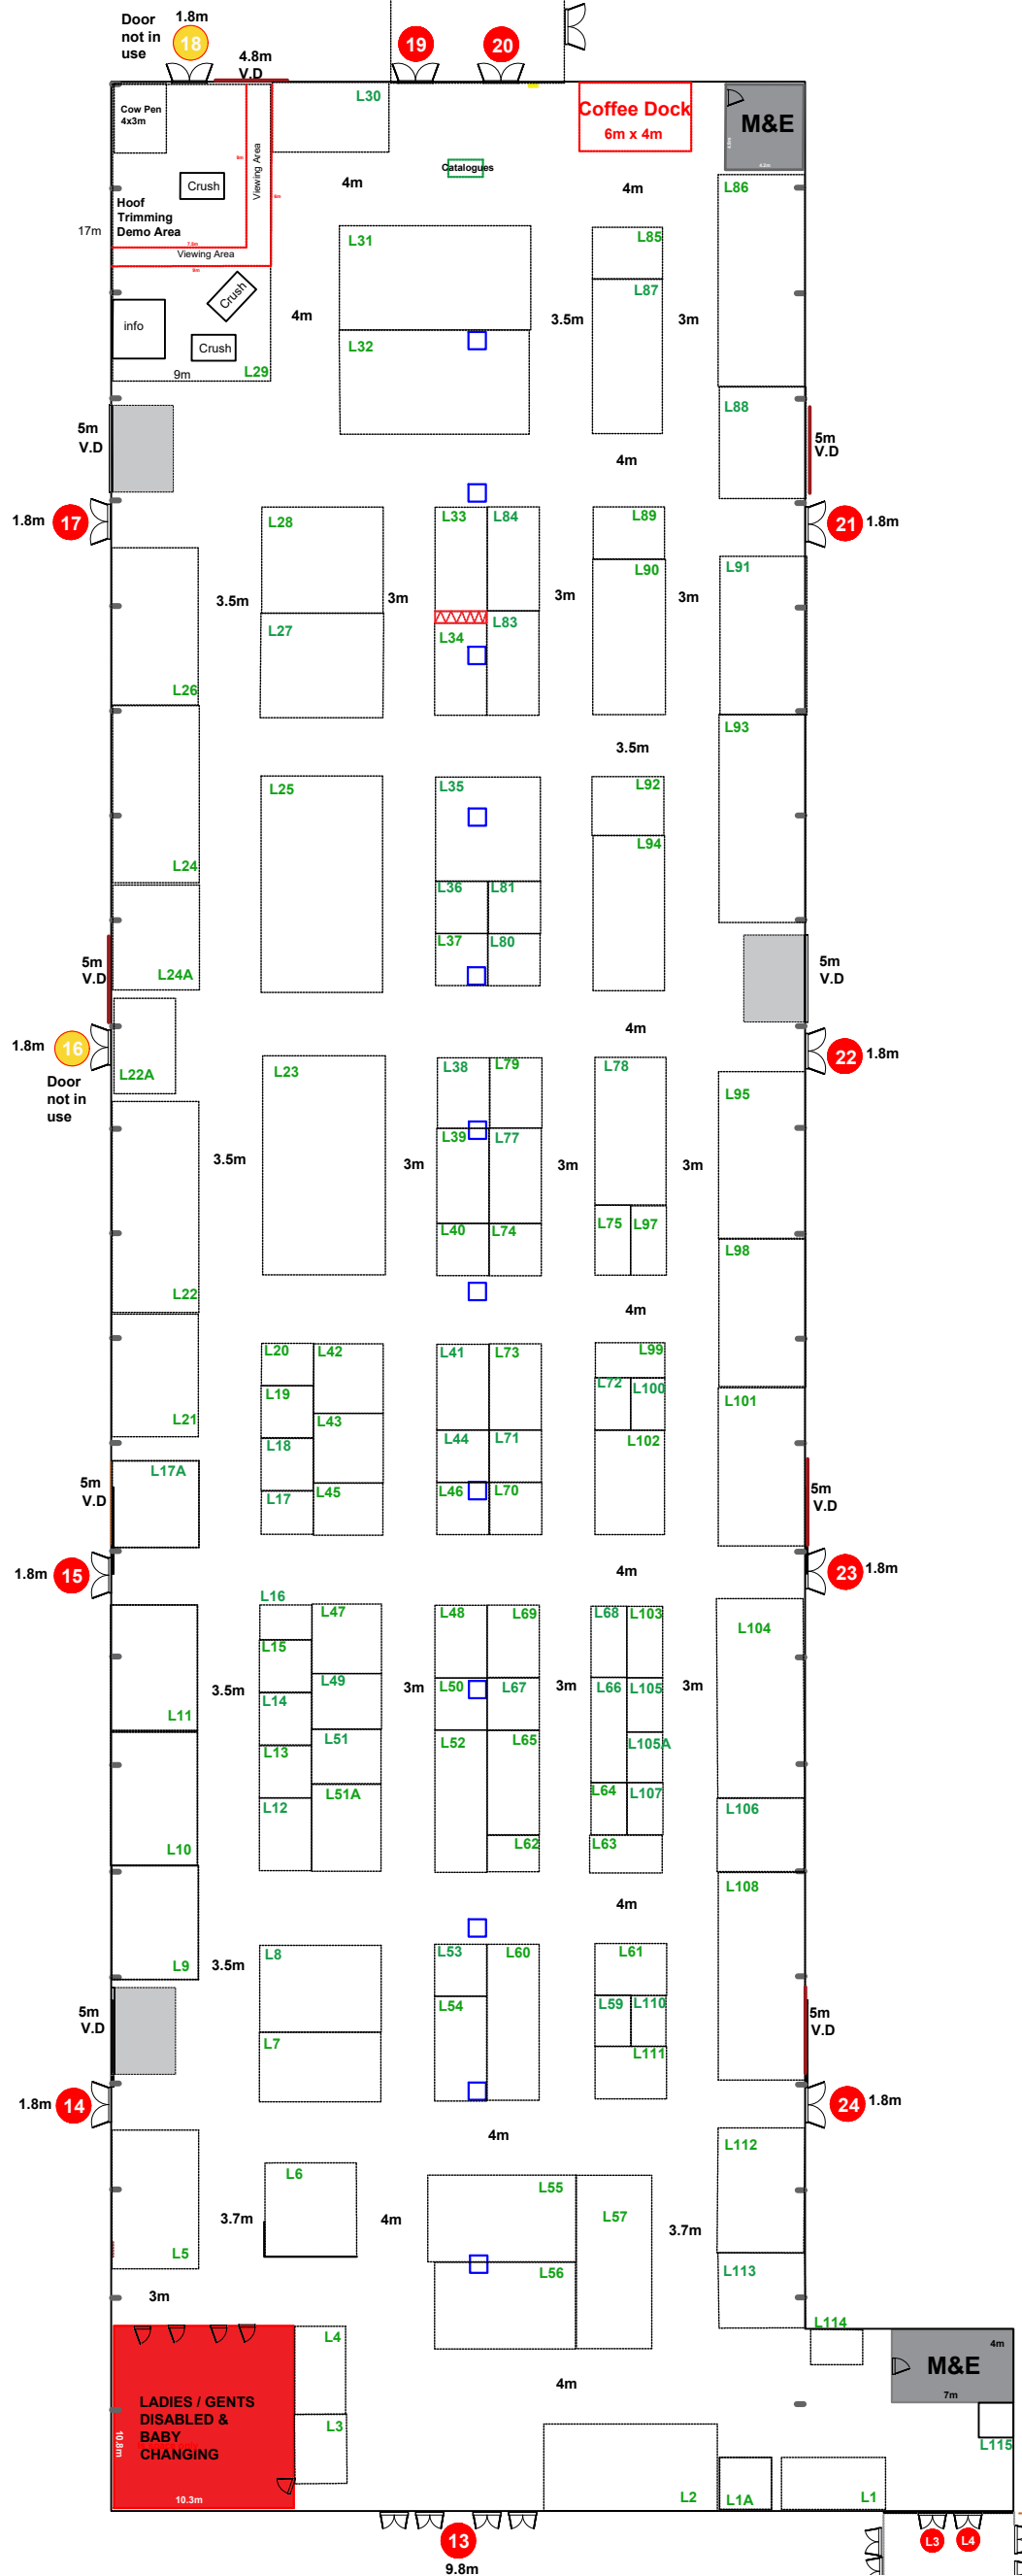

MAIN VISITOR ENTRANCE

WINTER FAIR 2019 LOGAN HALL

KEY

SIZE 140m x 40m external
139.5m x 38.5m internal

V.D Vehicle Doors 5m
□ Electric access from floor
 - Supports 0.3w x 0.5m depth
 6m between each