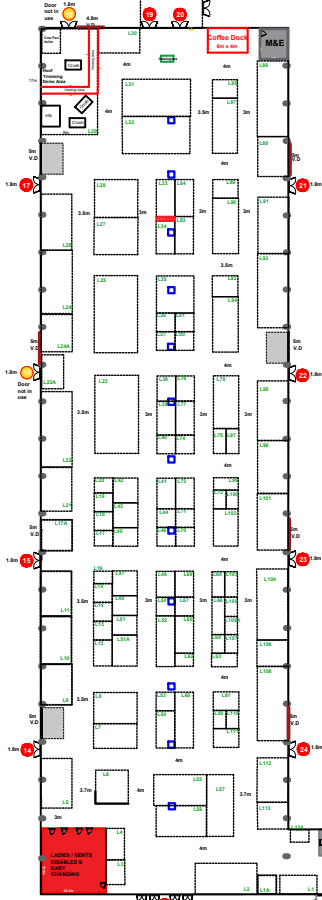

**MAIN VISITOR
ENTRANCE**

**WINTER FAIR 2019
LOGAN HALL**

KEY

- SIZE 140m x 40m external
139.5m x 38.5m internal
- V.D Vehicle Doors 5m
- Electric access from floor
- Supports 0.3w x 0.5m depth
- 6m between each

WINTER FAIR 2019

EIKON

- SIZE 100m x 50m
- V.D Vehicle Doors 5X5M
- Cattle Pen on stand