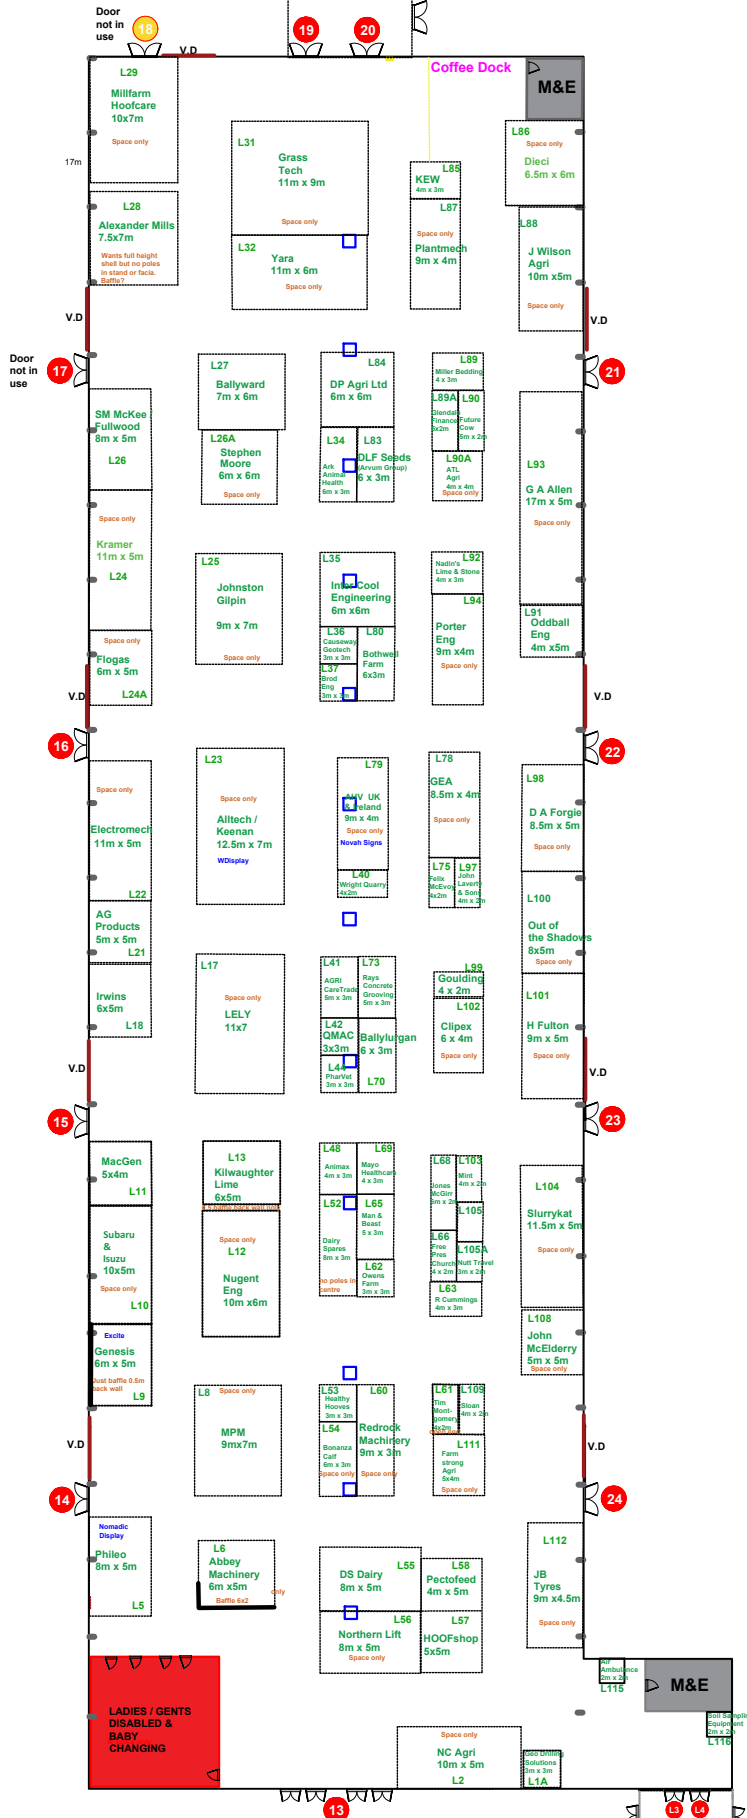

MAIN VISITOR ENTRANCE

WINTER FAIR 2021 LOGAN HALL

Bar / Catering