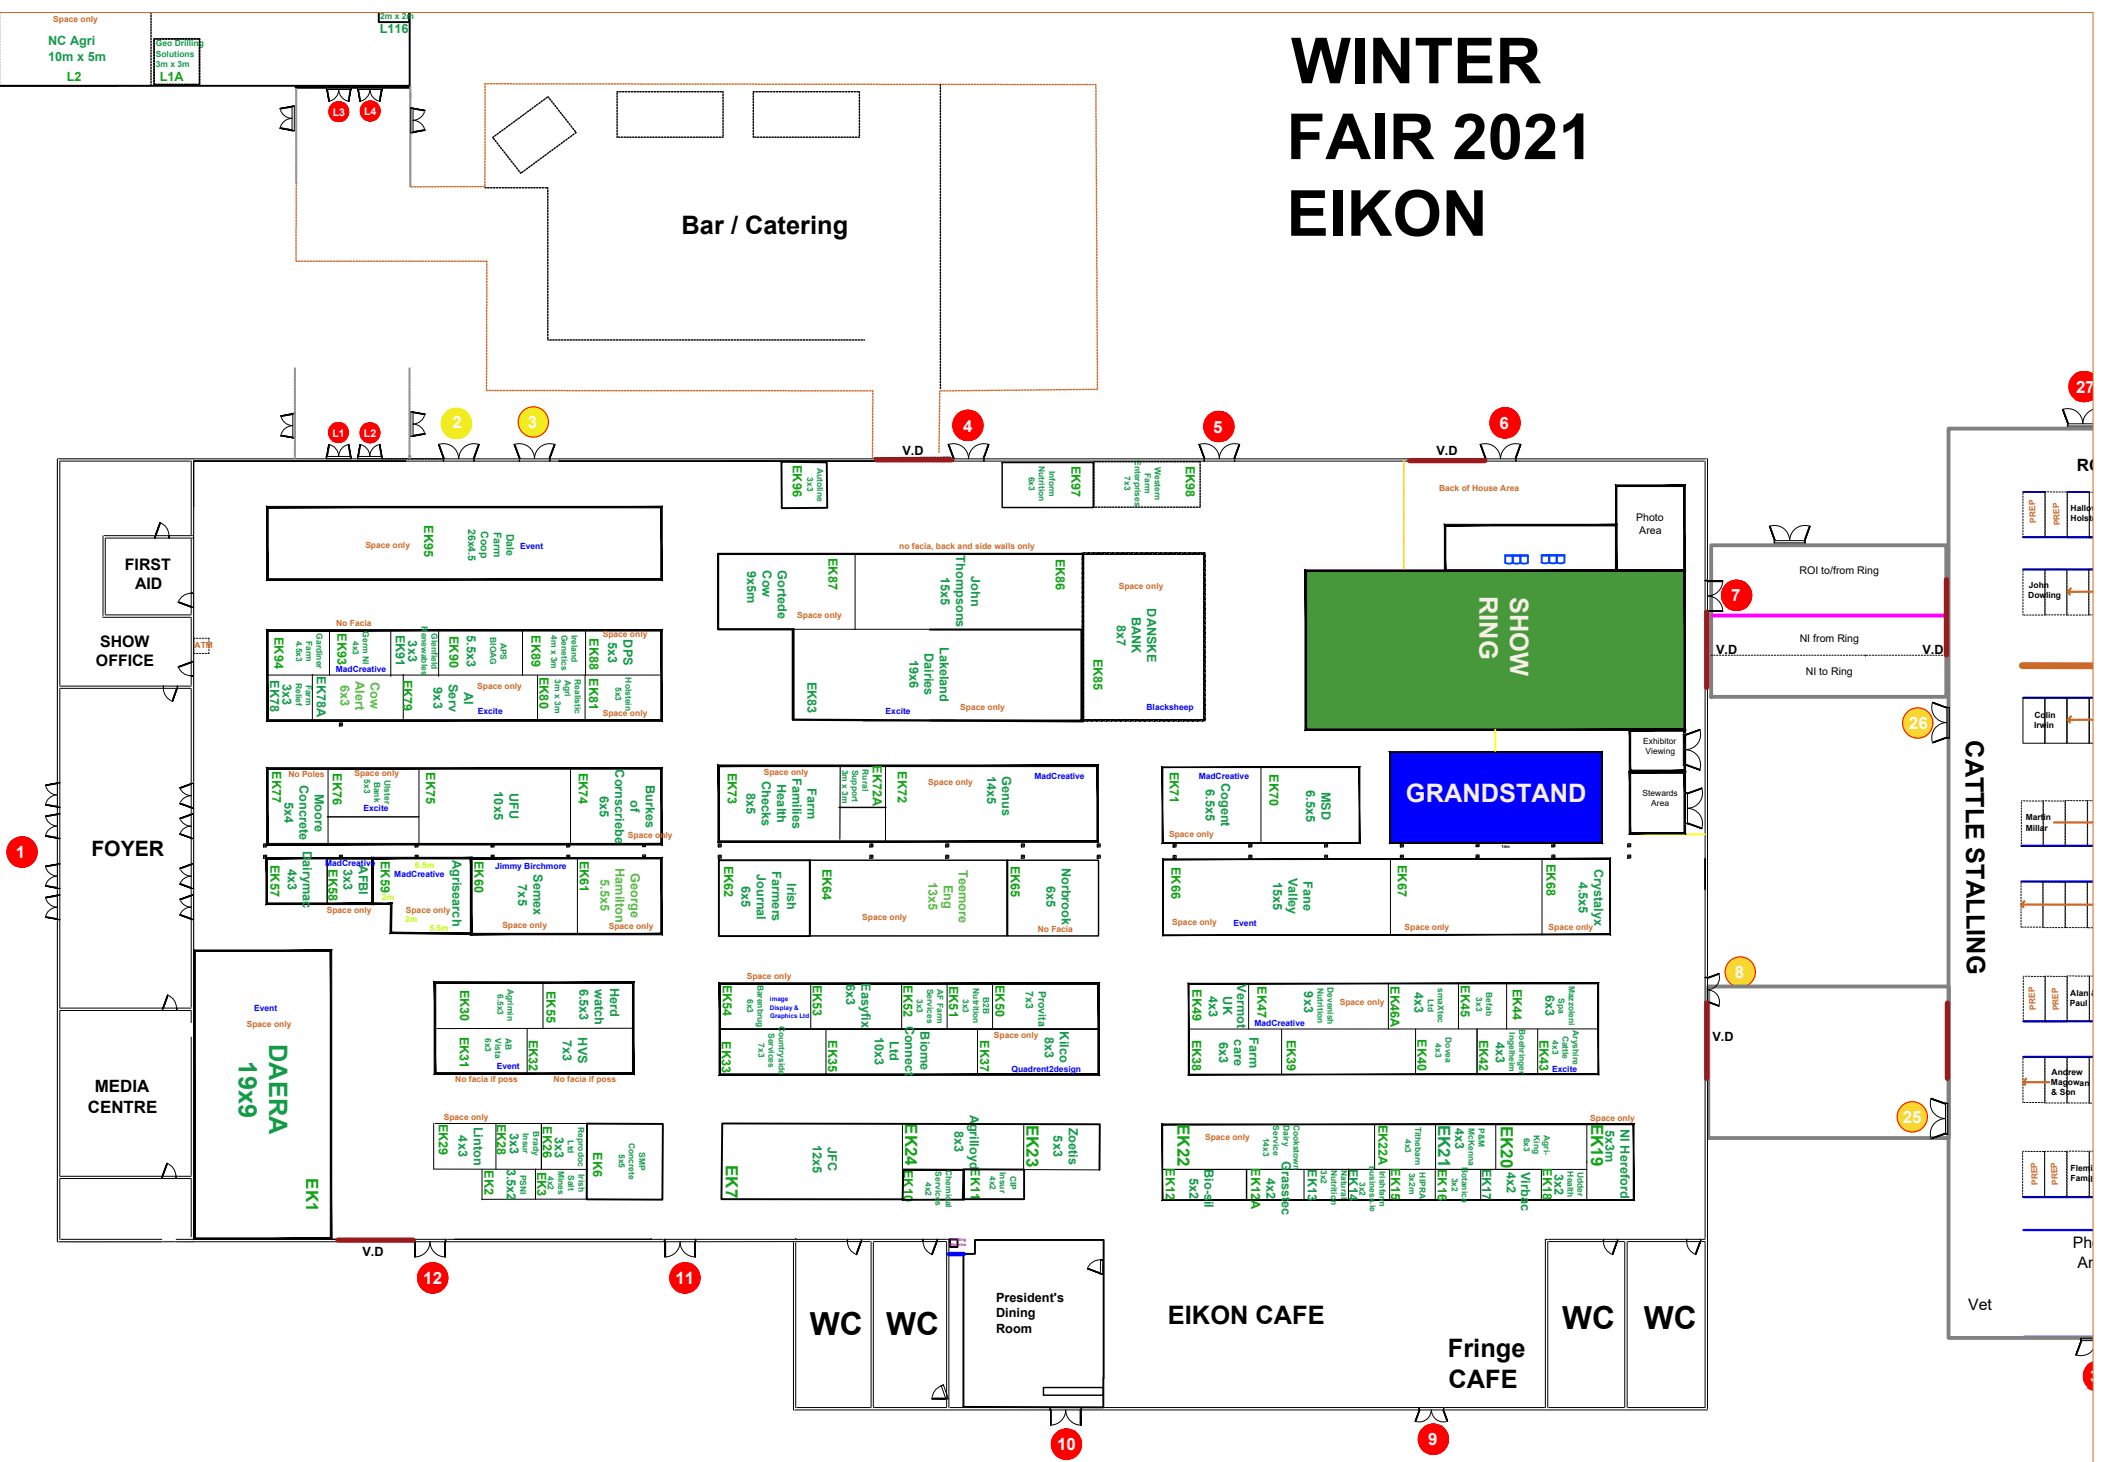

WINTER FAIR 2021 EIKON

Bar / Catering

Space only
EK95
Dun
Farm
Coop
28x4.5
Event

No Facia
EK94
MadCreative
EK93
EK92
EK91
EK90
EK89
EK88
EK87
EK86
EK85
EK84
EK83

No Poles
EK77
EK76
EK75
EK74
EK73

MadCreative
EK69
EK68
EK67
EK66
EK65
EK64
EK63
EK62

Event
Space only
EK1
DAERA
19x9

Space only
EK29
EK28
EK27
EK26
EK25
EK24
EK23
EK22
EK21
EK20
EK19
EK18
EK17
EK16
EK15
EK14
EK13
EK12
EK11

no facia, back and side walls only
EK86
EK85
EK84
EK83
EK82
EK81
EK80
EK79
EK78
EK77
EK76
EK75
EK74
EK73

Applioy
EK1
EK2
EK3
EK4
EK5
EK6
EK7

SHOW RING

GRANDSTAND

MadCreative
EK70
EK69
EK68
EK67
EK66
EK65
EK64
EK63
EK62
EK61
EK60
EK59
EK58
EK57
EK56
EK55
EK54
EK53
EK52
EK51
EK50
EK49
EK48
EK47
EK46
EK45
EK44
EK43
EK42
EK41
EK40
EK39
EK38
EK37
EK36
EK35
EK34
EK33
EK32
EK31
EK30
EK29

Space only
EK22
EK21
EK20
EK19
EK18
EK17
EK16
EK15
EK14
EK13
EK12
EK11
EK10
EK9
EK8
EK7
EK6
EK5
EK4
EK3
EK2
EK1

WC WC

President's Dining Room

EIKON CAFE

Fringe CAFE

WC WC

CATTLE STALLING

Vet